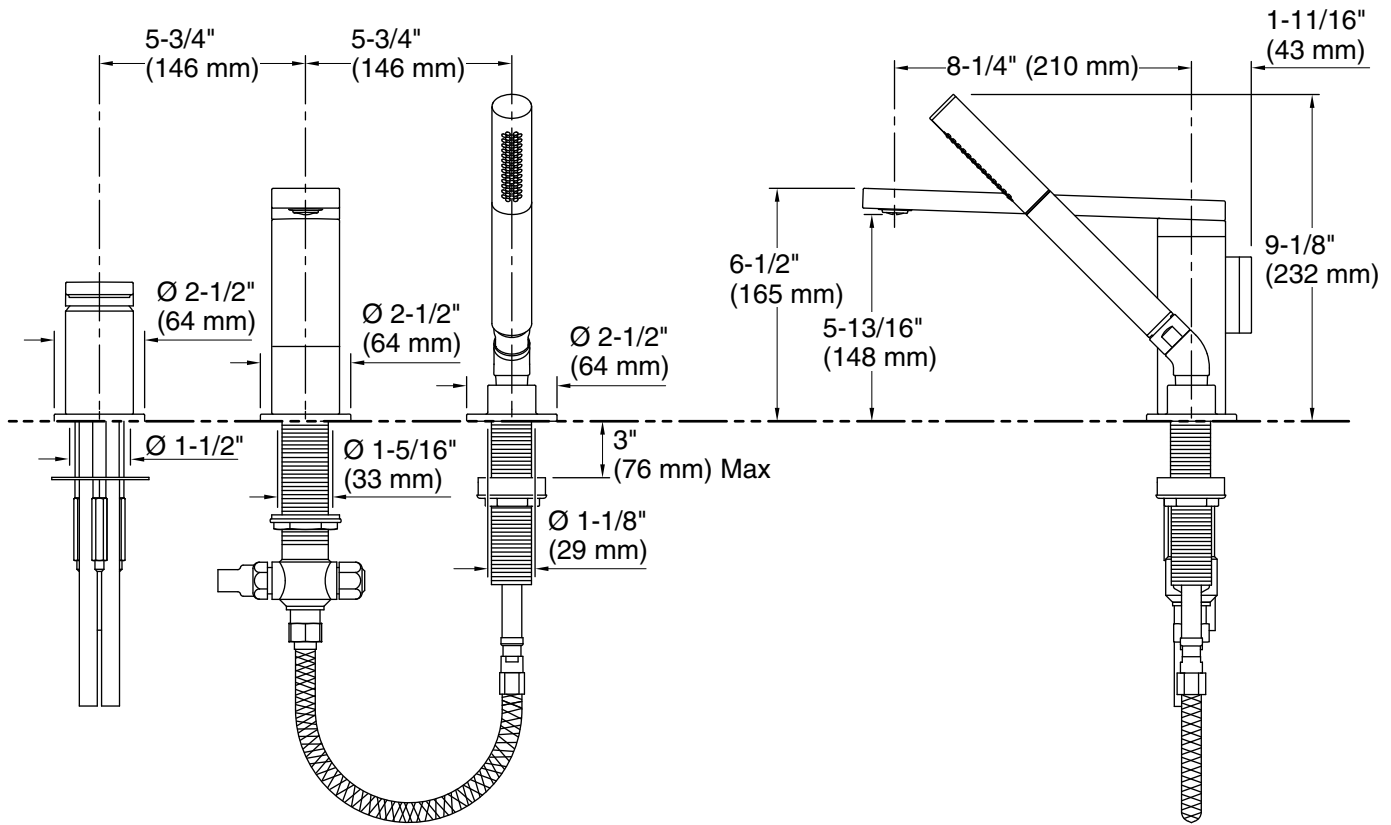

Features

- Metal construction
- Single-function handshower with 60" (1524 mm) length hose
- 8-1/4" (210 mm) spout reach
- KOHLER ceramic disc valves exceed industry longevity standards for a lifetime of durable performance
- High-temperature limit setting for added safety
- 8.0 gpm (30.3 lpm) maximum bath faucet flow rate at 45 psi (3.1 bar)
- Coordinates with Composed faucets, accessories, and showering components to complete your bathroom

Material

- Premium metal construction for durability and reliability
- KOHLER finishes resist corrosion and tarnishing

Installation

- Deck- or bath-mount

Codes/Standards

ASME A112.18.1/CSA B125.1
DOE - Energy Policy Act 1992
EPA WaterSense™
California Energy Commission (CEC)

Technical Information

All product dimensions are nominal.

Faucet:

Flow rate: 8 gal/min (30.3 l/min)

Pressure: 45 psi (3.1 bar)

Valve body: Machined-brass

Drain included: No

Spout:

Spout reach: 8-1/4" (210 mm)

Handshower:

Rated maximum flow: 1.75 gal/min (6.6 l/min)

Pressure: 80 psi (5.5 bar)

Notes

For use with automatic compensating valves rated at 1.31 gal/min (5 l/min) or less.

Install this product according to the installation guide.